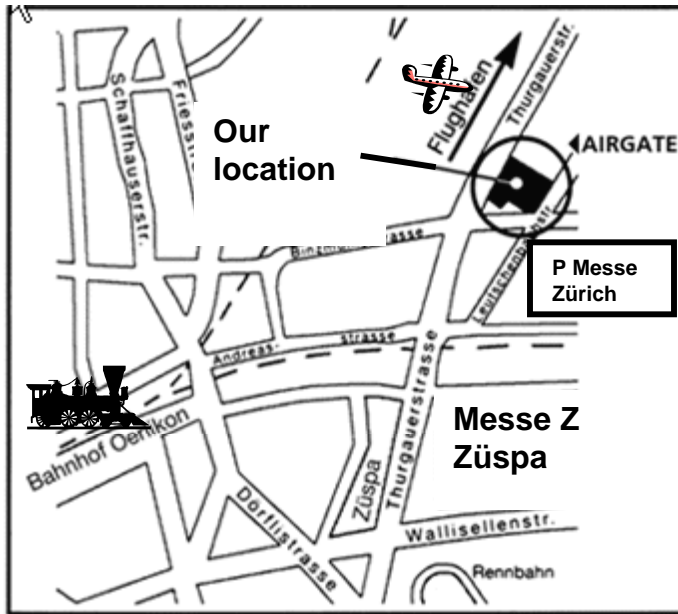

EBARA

Zurich Branch

9th Floor
Thurgauerstrasse 40, 8050 Zurich, Switzerland
Phone +41 1 307 35 20 Fax +41 1 307 35 26
www.ebara.ch

Location and directions

By car

1. From Bern / Basel: Direction St. Gallen; Exit Zurich-Affoltern, head for Messe <<Z>>
2. From the airport: Direction Zurich; Exit Opfikon, head for Messe <<Z>>
3. From St. Gallen Direction Basel; Exit Wallisellen, head for Messe <<Z>>

The "Airgate" building has its own car park (access opposite main entrance)

By train

From the train stop Zurich-Oerlikon, a few minutes on foot according to the map above or take a bus (781 or 788) to bus stop Leutschenbachstrasse.

By aircraft

Take a taxi from the airport (ca. 10 min. drive) or take a local train to Zurich-Oerlikon.